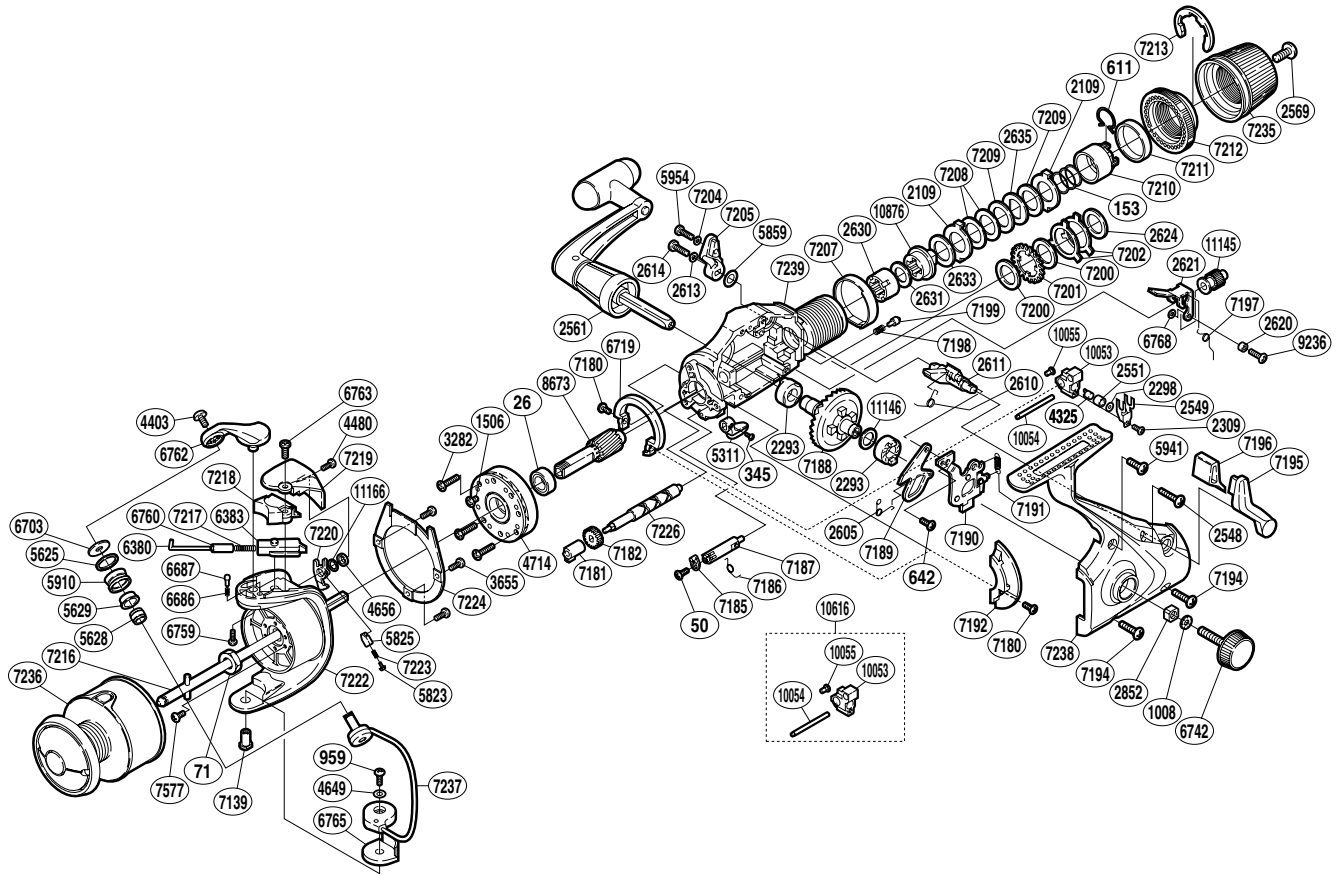

## BTA-RE6000

Part No.	Description	Part No.	Description	Part No.	Description
RD 0026	Ball Bearing	RD 5311	Anti-Reverse Lever	RD 7199	Dial Click Shoe
RD 0050	Anti-Reverse Cam Plate Screw	RD 5625	Line Roller Spacer	RD 7200	Drag Washer "C"
RD 0071	Rotor Nut	RD 5628	Line Roller Collar	RD 7201	Click Gear
RD 0153	Drag Coil Spring	RD 5629	Line Roller Bushing	RD 7202	Eared Washer "Bfs"
RD 0345	Anti-Reverse Lever Screw	RD 5823	Lever Spring Guide (A)	RD 7204	Lock Washer (A)
RD 0611	Hold Click Spring	RD 5825	Lever Spring Guide (B)	RD 7205	BaitRunner Lever Arm (R)
RD 0642	Clutch Plate Screw	RD 5859	BaitRunner Lever Spacer	RD 7207	Dial Spacer
RD 0959	Bail Hold Support Screw	RD 5910	Line Roller	RD 7208	Spacer
RD 1008	Handle Lock Washer	RD 5941	Side Cover Screw (short)	RD 7209	Drag Washer "H" (black)
RD 1506	Clutch Cover Screw	RD 5954	BaitRunner Lever Screw	RD 7210	Pressure Screw
RD 2109	Eared Washer "B"	RD 6380	Bail Spring Guide (A)	RD 7211	Dial Washer
RD 2293	Drive Gear Bushing	RD 6383	Bail Spring Guide (B)	RD 7212	BaitRunner Tension Dial
RD 2298	Spacer	RD 6686	Click Spring	RD 7213	Dial Retainer Ring
RD 2309	Slider Retainer Screw	RD 6687	Bail Arm Click	RD 7216	Main Shaft
RD 2548	Side Cover Screw (long)	RD 6703	Line Roller Washer	RD 7217	Bail Spring
RD 2549	Oscillating Slider Retainer	RD 6719	Friction Ring	RD 7218	Bail Spring Cover
RD 2551	Oscillating Slider Bushing	RD 6742	Handle Screw Cap	RD 7219	Bail Spring Cover Guard
RD 2561	Handle Assembly	RD 6759	Bail Arm Screw	RD 7220	Bail Trip Lever
RD 2569	Drag Knob Screw	RD 6760	Bail Spring Guide (A) Collar	RD 7222	Rotor
RD 2605	Clutch Pawl Spring	RD 6762	Bail Arm	RD 7223	Lever Spring
RD 2610	Clutch Spring	RD 6763	Rotor Protector Screw (large)	RD 7224	Guard Ring
RD 2611	BaitRunner Lever Shaft	RD 6765	Bail Hold Support Spacer	RD 7226	Worm Shaft
RD 2613	Lock Washer (B)	RD 6768	Spacer	RD 7235	Drag Knob
RD 2614	BaitRunner Lever Screw (B)	RD 7139	Bail Hold Support Shaft	RD 7236	Spool Assembly
RD 2620	Clutch Screw Collar	RD 7180	Friction Ring Screw	RD 7237	Bail Assembly
RD 2621	BaitRunner Clutch	RD 7181	Worm Bushing	RD 7238	Side Cover
RD 2624	Drag Washer "C" (blue)	RD 7182	Idle Gear	RD 7239	Body
RD 2630	Free Spool Tension Shaft	RD 7185	Anti-Reverse Cam Plate	RD 7577	Nut Lock Screw
RD 2631	Drag Washer "D"	RD 7186	Anti-Reverse Cam Spring	RD 8673	Pinion Gear (B)
RD 2633	Drag Washer "H" (cloth)	RD 7187	Anti-Reverse Cam	RD 9236	BaitRunner Clutch Screw
RD 2635	Key Washer "A"	RD 7188	Drive Gear	RD10053	Oscillating Slider
RD 2852	Handle Screw Lock	RD 7189	Clutch Pawl	RD10054	Oscillating Guide
RD 3282	Roller Clutch Screw	RD 7190	Clutch Plate Assembly	RD10055	Oscillating Guide Holder
RD 3655	Guard Ring Screw	RD 7191	BaitRunner Click Spring	RD10616	Oscillating Slider Set
RD 4325	Oscillating Pawl	RD 7192	Side Cover Flange	RD10876	Drag Shaft
RD 4403	Line Roller Screw	RD 7194	Side Cover Screw (medium)	RD11145	Clutch Shaft
RD 4480	Rotor Protector Screw (small)	RD 7195	BaitRunner Lever Arm (L)	RD11146	Washer
RD 4649	Spacer	RD 7196	BaitRunner Lever Bridge	RD11166	Spacer
RD 4656	Trip Lever Spacer	RD 7197	Clutch Shaft Spring		
RD 4714	Roller Clutch Assembly	RD 7198	Dial Click Spring		